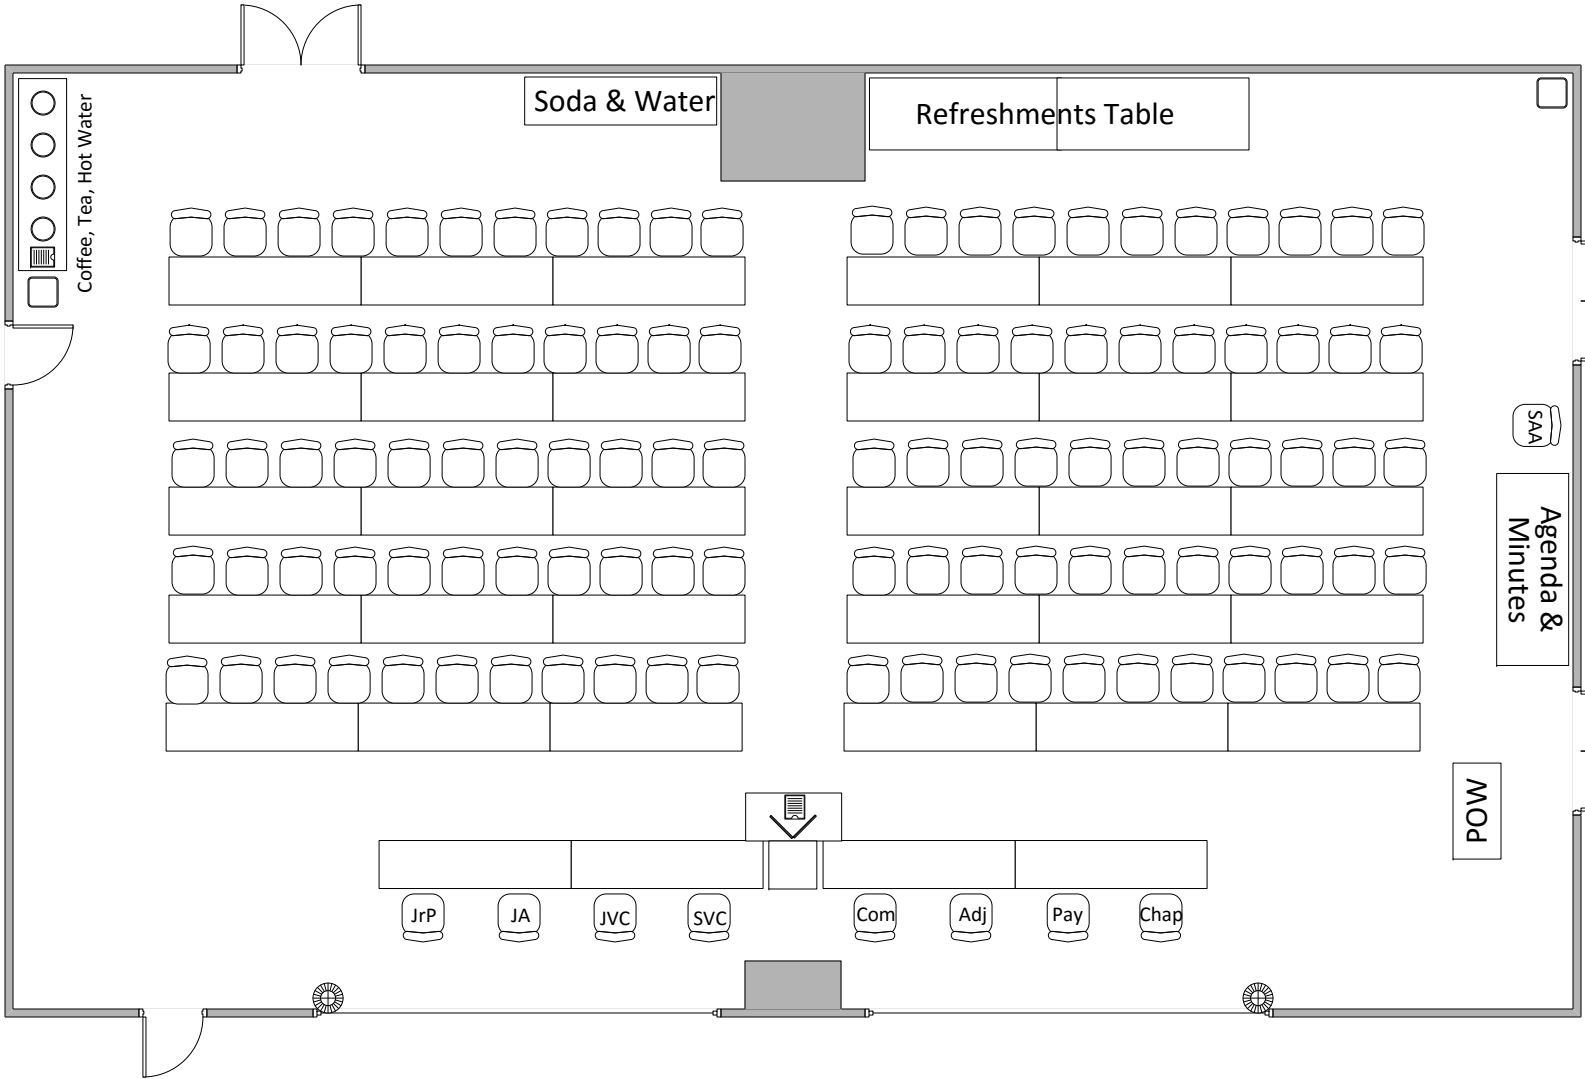

Will have these doors remain closed while in session

Will have this door remain closed while in session

Main Entrance/Exit

Will have these doors remain closed while in session

Registration Open

1300 – 1700 Friday Mar 17<sup>th</sup>

0800 – 1200 Friday Mar 18<sup>th</sup>

- Com = Commandant
- SVC = Sr Vice Commandant
- JVC = Jr Vice Commandant
- JA = Judge Advocate
- JrP = Jr Past Commandant
- Pay = Paymaster
- Adj = Adjutant
- Chap = Chaplain
- Web = Web Sergeant
- SAA = Sergeant at Arms
- RC=Regional Coordinator
- Leg = Legislative Liason
- VSO = Dir. of Veterans Services
- NVC = Nat'l Vice Commandant
- NJP = Nat'l Jr Past
- ES=Eagle Scout Liason
- YM = Young Marine Liason