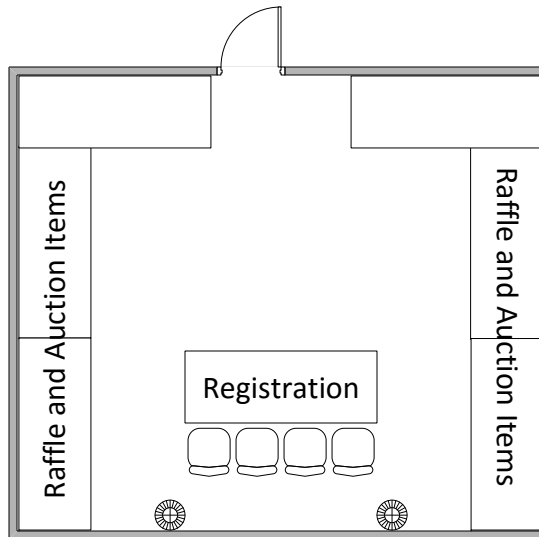

Will have these doors remain closed while in session

Will have this door remain closed while in session

Main Entrance/Exit

Will have these doors remain closed while in session

Registration Open

1300 – 1700 Friday Mar 17<sup>th</sup>

0800 – 1200 Friday Mar 18<sup>th</sup>

- Com = Commandant
- SVC = Sr Vice Commandant
- JVC = Jr Vice Commandant
- JA = Judge Advocate
- JrP = Jr Past Commandant
- Pay = Paymaster
- Adj = Adjutant
- Chap = Chaplain
- Web = Web Sergeant
- SAA = Sergeant at Arms
- RC=Regional Coordinator
- Leg = Legislative Liason
- VSO = Dir. of Veterans Services
- NVC = Nat'l Vice Commandant
- NJP = Nat'l Jr Past
- ES=Eagle Scout Liason
- YM = Young Marine Liason