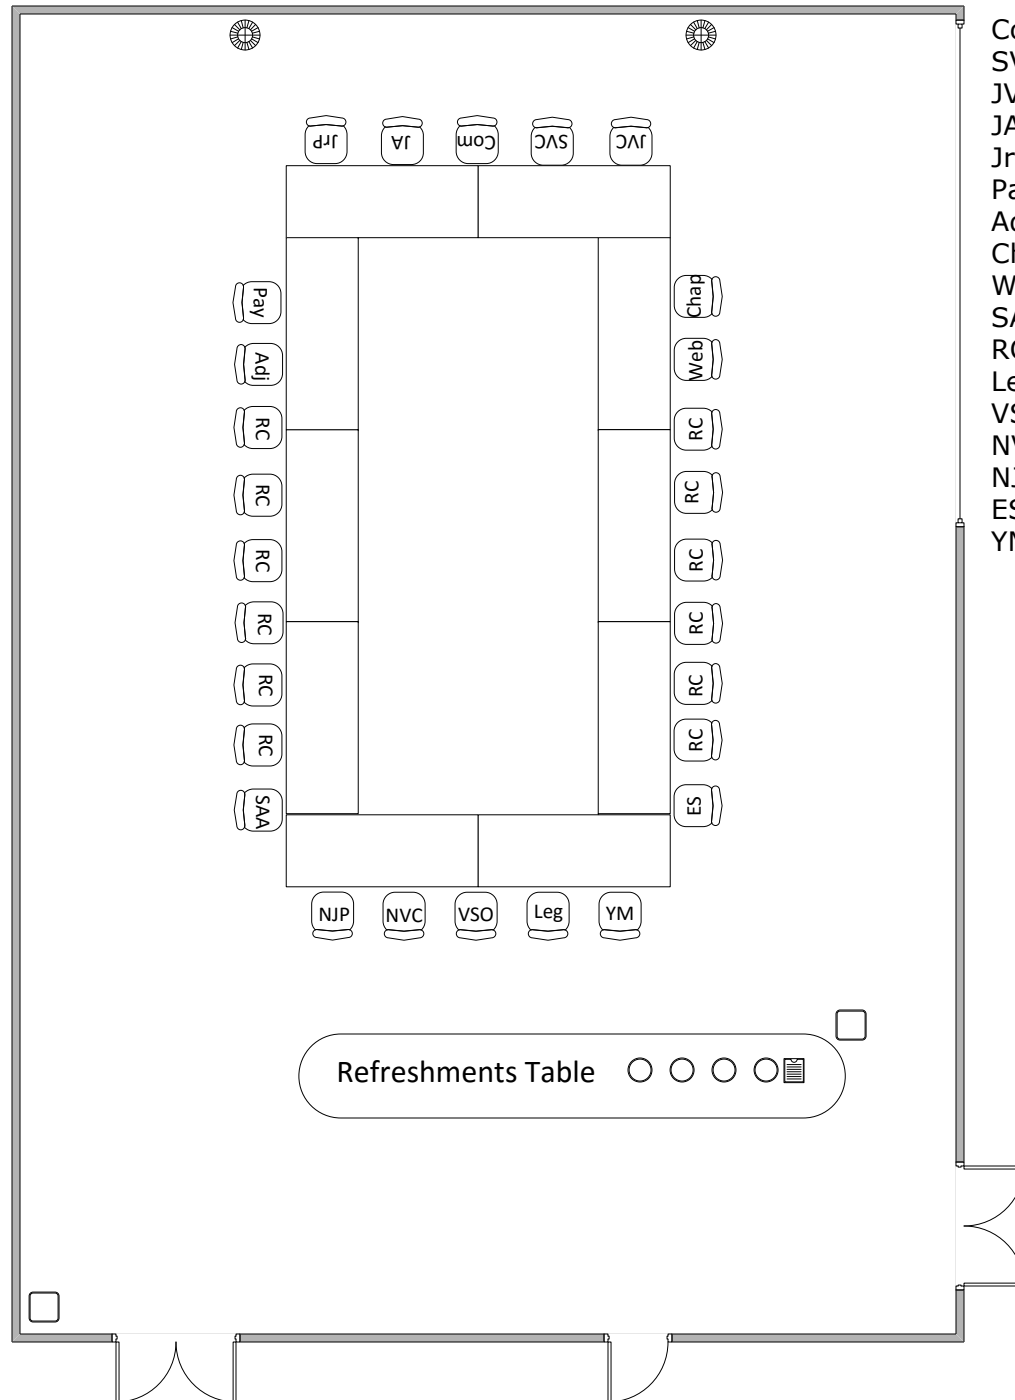

Will have these doors remain closed while in session

Will have this door remain closed while in session

Main Entrance/Exit

Will have these doors remain closed while in session

Registration Open

1300 – 1700 Friday Mar 17<sup>th</sup>

0800 – 1200 Friday Mar 18<sup>th</sup>

- Com = Commandant
- SVC = Sr Vice Commandant
- JVC = Jr Vice Commandant
- JA = Judge Advocate
- JrP = Jr Past Commandant
- Pay = Paymaster
- Adj = Adjutant
- Chap = Chaplain
- Web = Web Sergeant
- SAA = Sergeant at Arms
- RC=Regional Coordinator
- Leg = Legislative Liason
- VSO = Dir. of Veterans Services
- NVC = Nat'l Vice Commandant
- NJP = Nat'l Jr Past
- ES=Eagle Scout Liason
- YM = Young Marine Liason